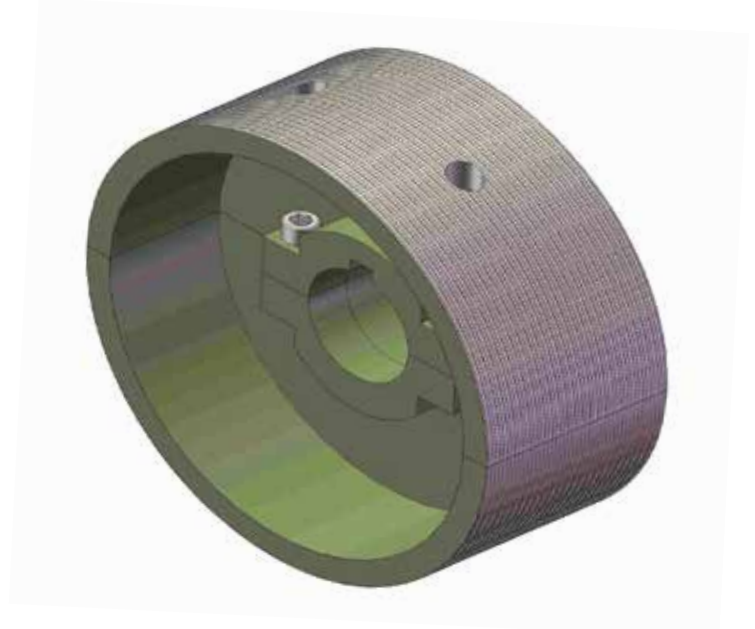

MURRAY LATTA
PROGRESSIVE MACHINE INC.

Training Month

For our monthly promos please visit our website
www.mlpmachine.com

Split Feed Roll System For all planer applications

- Quicker change outs (no yoke, bearing cap removal), simply undo the bolts and replace the roll
- Can be custom made for any application, length and diameter
- Economical repairs
- Longer bearing life
- Can replace any feed roll system