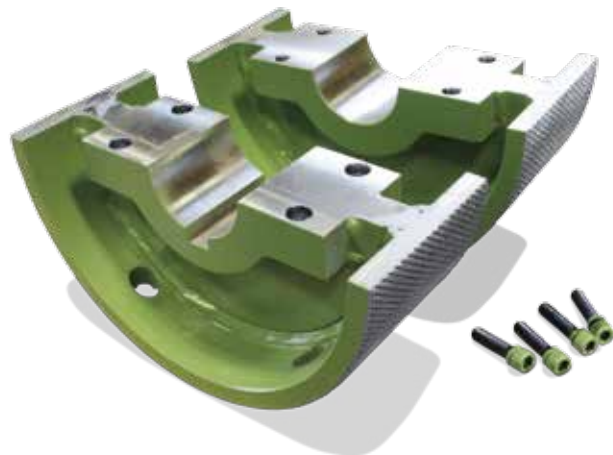

MURRAY LATTA
PROGRESSIVE MACHINE INC.

Training Month

For our monthly promos please visit our website
www.mlpmachine.com

Split Feed Roll System For all planer applications

- Quicker change outs (no yoke, bearing cap removal), simply undo the bolts and replace the roll
- Can be custom made for any application, length and diameter
- Economical repairs
- Longer bearing life
- Can replace any feed roll system