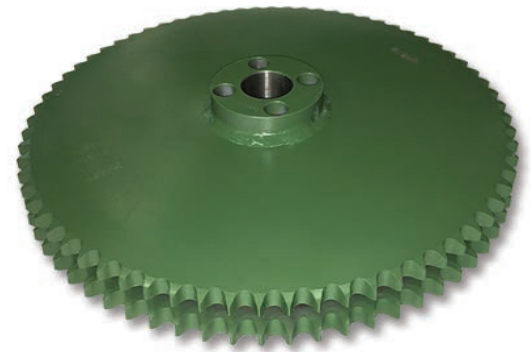

## MAINTENANCE MONTH

All Stetson Ross Infeed & Outfeed Gears and Pinion Set

**Discounted**  
**10%**

- > Top/Bottom Infeed Gears
- > Infeed and Outfeed Gears
- > Top Roll Gear and Pinion
- > Top Pinion Duplex Sprocket Spacer
- > Pinion WD Bearings